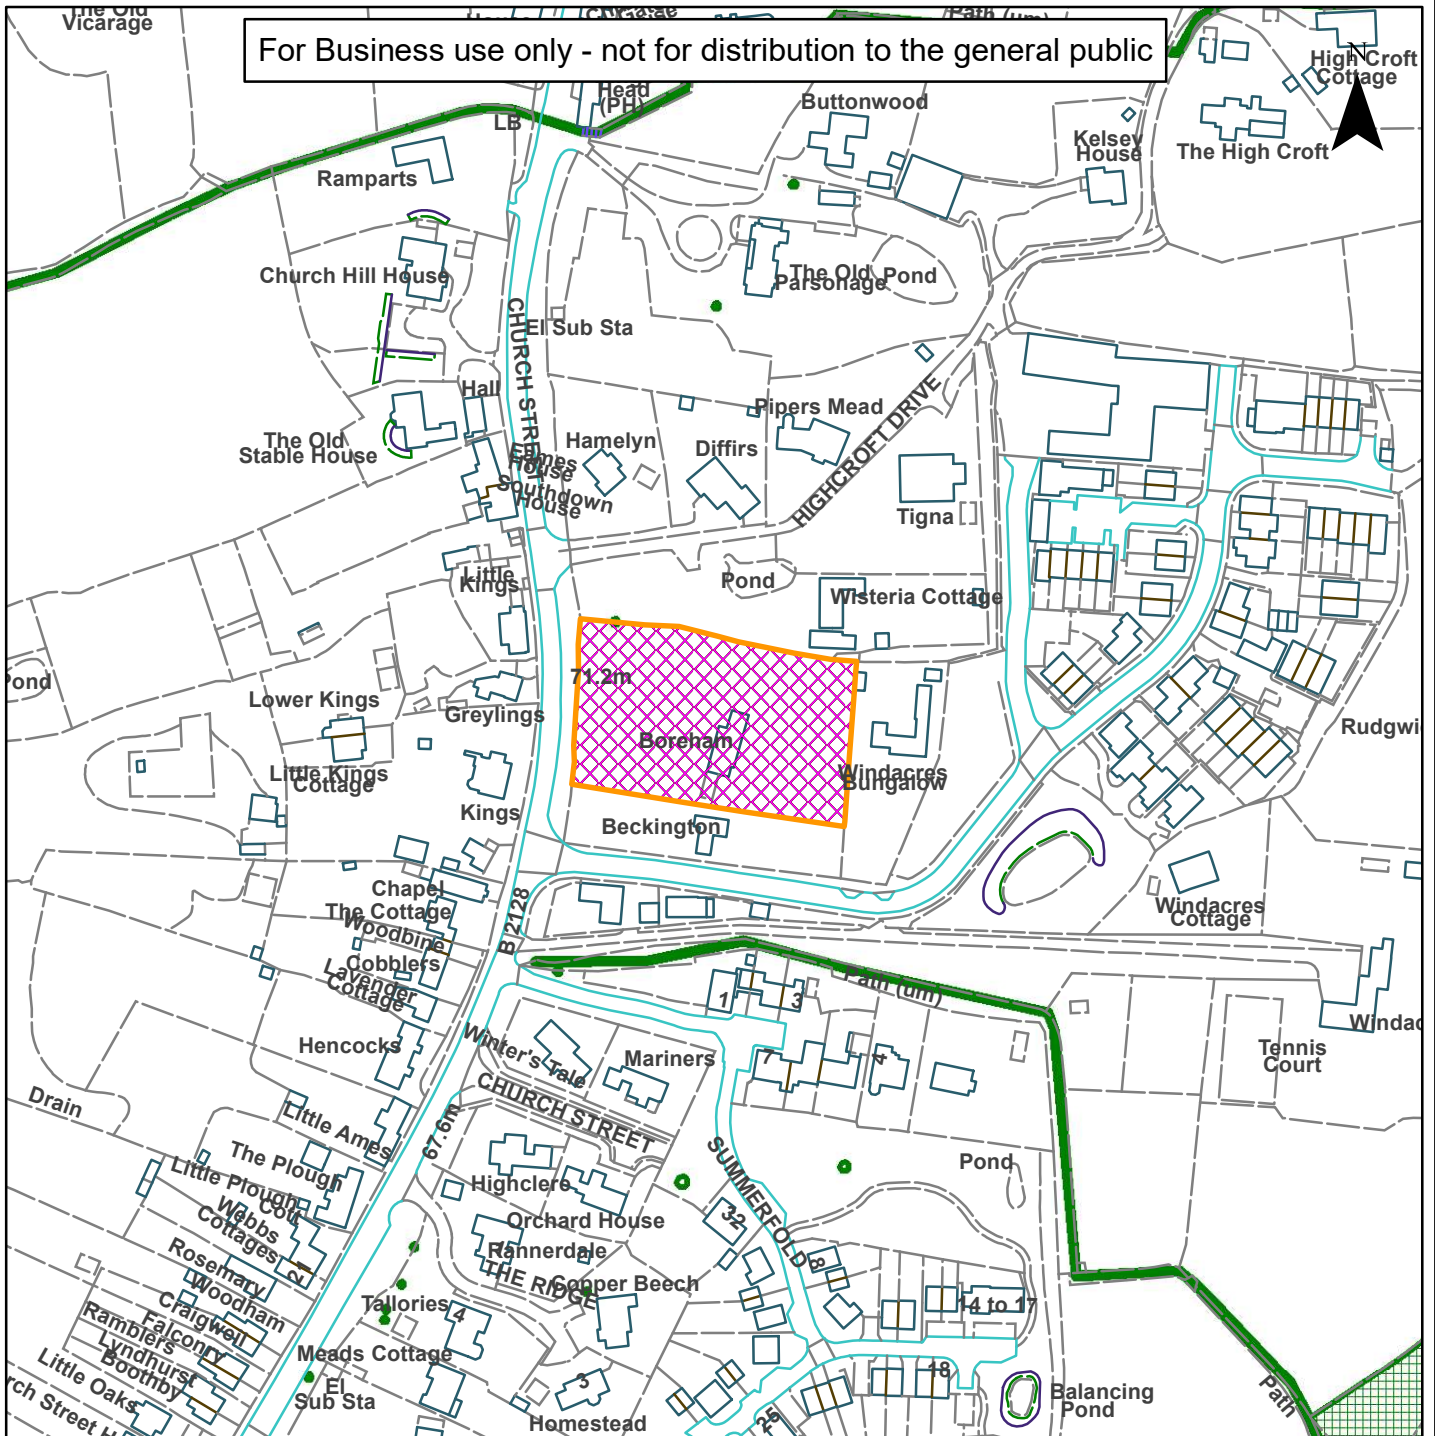

Boreham House, Church Street, Rudgwick, West Sussex, RH12 3EF

For Business use only - not for distribution to the general public

Scale: 1:2,500

Reproduced by permission of Ordnance Survey map on behalf of HMSO. © Crown copyright and database rights (2019). Ordnance Survey Licence.100023865